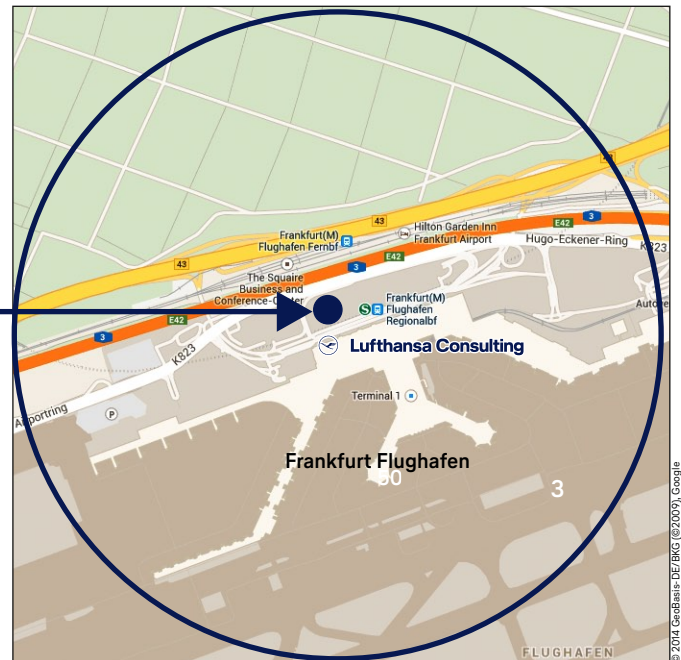

Frankfurt am Main

Frankfurt am Main/Airport

How to get to Lufthansa Consulting in Frankfurt

By car

Car park/parking:

Arriving via motorways A 3, A 67 and A 5, in the direction of the airport. Follow the signs for "Terminal 1". Enter the car park next to FAC 1, using entrance P2-P5. On level 8 of the car park take the direct connecting passage to FAC 1. The Lufthansa Consulting offices are on the 7th floor in building B.

Arriving by taxi or driver:

We recommend entering "Südpassage, 60549 Frankfurt" into the sat nav. Follow the signs for "Terminal 1" and then take the direction CD/CC car park and finally follow the signs for FAC 1. After a few meters the main entrance to the FAC 1 is on your left. The Lufthansa Consulting offices are on the 7th floor in building B.

Long distance station:

When you arrive at the long distance station take the escalator to the top. Follow the signs in the direction "Frankfurt Airport Center 1" (straight ahead). At the bakery "Ditsch" turn right into the building. After a few steps you will reach the lobby of the FAC 1. The Lufthansa Consulting offices are on the 7th floor in building B.

For delivery to our offices:

We recommend arriving by entering "Südpassage, 60549 Frankfurt" in the navigation system. Follow the signs to "Terminal 1, Ankunft" (Terminal 1, Arrivals), then in the direction of FAC 1. After a few meters, the entrance is located on the left side in the middle of the covered access road. The access road to Frankfurt Airport Center 1 is identical to the access road to the Sheraton Hotel.