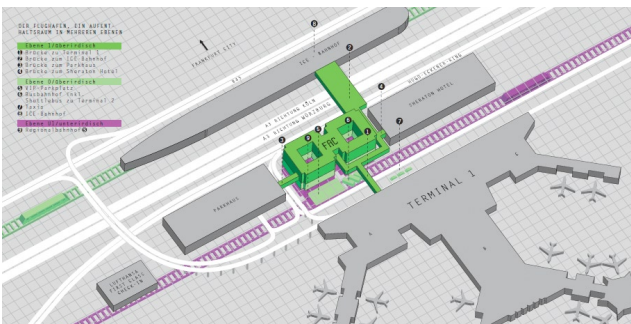

Frankfurt am Main

Frankfurt am Main/Airport

How to get to Lufthansa Consulting in Frankfurt

By car

Car park/parking:

Arriving via motorways A 3, A 67 and A 5, in the direction of the airport. Follow the signs for "Terminal 1". Enter the car park next to FAC 1, using entrance P2-P5. On level 8 of the car park take the direct connecting passage to FAC 1. The Lufthansa Consulting offices are on the 7th floor in building B.

Arriving by taxi or driver:

We recommend entering "Südpassage, 60549 Frankfurt" into the sat nav. Follow the signs for "Terminal 1" and then take the direction CD/CC car park and finally follow the signs for FAC 1. After a few meters the main entrance to the FAC 1 is on your left. The Lufthansa Consulting offices are on the 7th floor in building B.

By public transport

Regional station:

When you arrive at the regional station take the escalator into Terminal 1. Go to the connecting passage into the building at "Departures B" between Hall A and B. Follow the signs to "Frankfurt Airport Center 1". Use the glass bridge to reach the building. The Lufthansa Consulting offices are on the 7th floor in building B.

For delivery to our offices:

We recommend arriving by entering "Südpassage, 60549 Frankfurt" in the navigation system. Follow the signs to "Terminal 1, Ankunft" (Terminal 1, Arrivals), then in the direction of FAC 1. After a few meters, the entrance is located on the left side in the middle of the covered access road. The access road to Frankfurt Airport Center 1 is identical to the access road to the Sheraton Hotel.